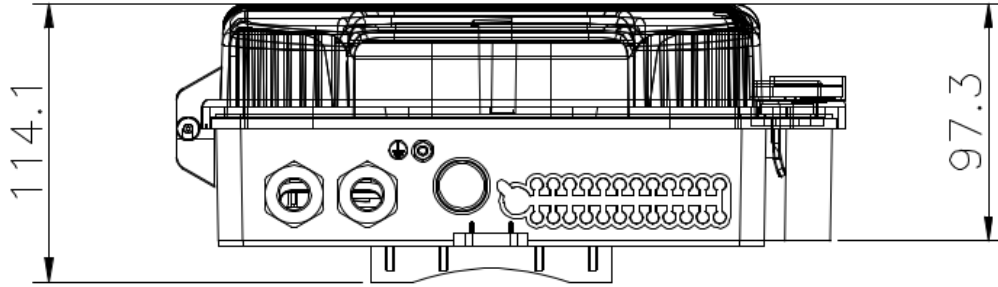

## TB3 24 Fibre Lockable Outdoor FTTH Termination Box

A robust ABS IP65 termination box designed to house and manage up to 24 terminated fibres with LC, SC, FC or ST adaptors. It has an internal detachable tray with bend radius protection, integrated cable tie points, 24 drop cable exit points and 2 cable entry points which maintain the IP65 rating. It can accommodate 1x4, 1x8, 1x16, 2x4, 2x8 and 2x16 PLC splitters and it's suitable for both wall and pole mounting applications.

## Specifications

ELEMENT	VALUE
Height	309mm
Width	229mm
Depth	114.1mm
Suitable for Adaptor Type	LC Duplex, SC Simplex, ST, FC
Number of ports	24
Cable Entry	2
Cable Exit	24
Material	ABS
Operating Temperature	-40°C to +60°C
Designed in accordance with	TIA/EIA 568.C, ISO/IEC 11801, EN50173, IEC60304, IEC61754
Compliant to	RoHS, Reach/SVHC

### Example order code

OTB<sub>3</sub> - 03 - 91 - 24

TB<sub>3</sub> Outdoor FTTH Termination Box Loaded With 24 SC/APC Simplex Adaptors

OTB<sub>3</sub> - XX - XX - UL

TB<sub>3</sub> Outdoor FTTH Termination Box Unloaded

Technical Drawing

Additional Images