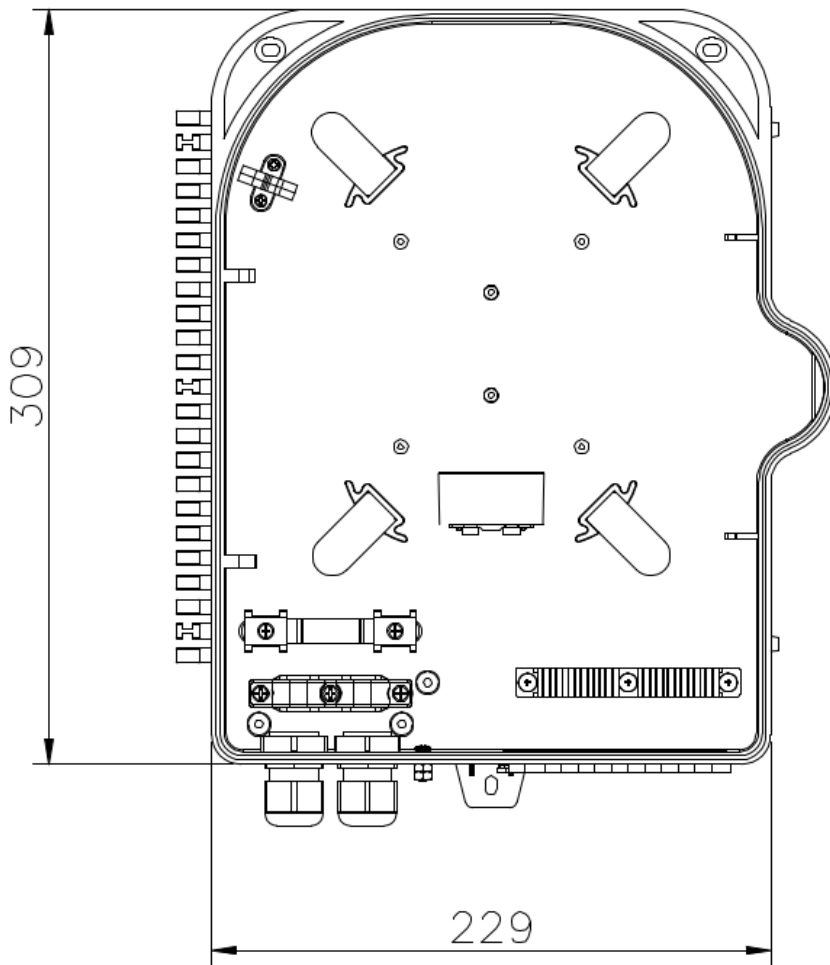

## Specifications

ELEMENT	VALUE
Height	309mm
Width	229mm
Depth	114.1mm
Suitable for Adaptor Type	LC Duplex, SC Simplex, ST, FC
Number of ports	24
Cable Entry	2
Cable Exit	24
Material	ABS
Operating Temperature	-40°C to +60°C
Designed in accordance with	TIA/EIA 568.C, ISO/IEC 11801, EN50173, IEC60304, IEC61754
Compliant to	RoHS, Reach/SVHC

## Ordering Information

	Adaptor		Fibre Type		Configuration		Adaptor Count	
	Code	Type	Ports	Type	Ports	Configuration	Adaptor Count	Fibre Count
OTB <sub>3</sub>	00	LC	9	Singlemode	1	Simplex	24	24
	01	LCA	2	Multimode (OM1/OM2)	2	Duplex (Only for LC)		
	02	SC	3	OM <sub>3</sub>				
	03	SCA	4	OM <sub>4</sub>				
	04	ST						
	05	FC						
	06	FCA						

### Example order code

OTB<sub>3</sub> - 03 - 91 - 24

TB<sub>3</sub> Outdoor FTTH Termination Box Loaded With 24 SC/APC Simplex Adaptors

OTB<sub>3</sub> - XX - XX - UL

TB<sub>3</sub> Outdoor FTTH Termination Box Unloaded

Technical Drawing

Additional Images