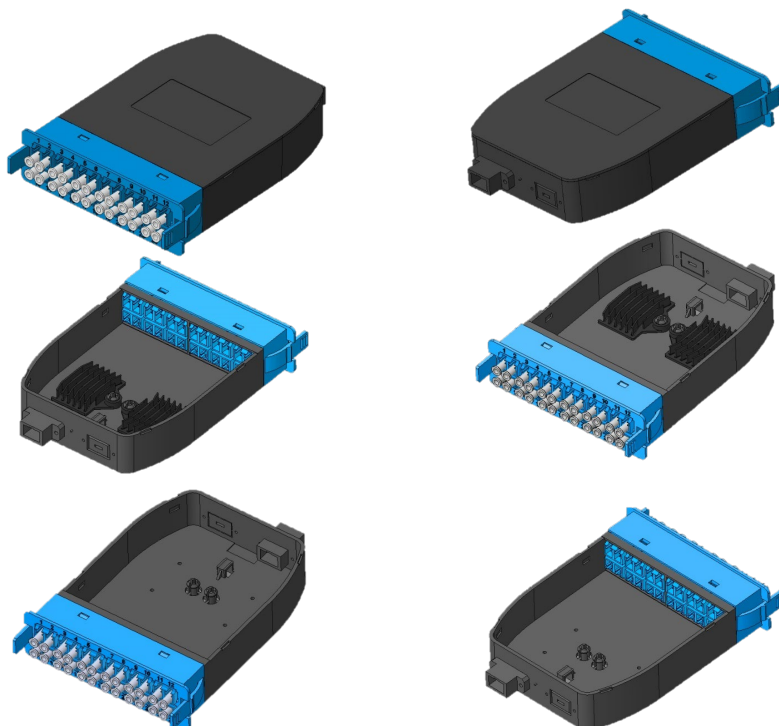

MTP® is a registered trademark of US Conec Ltd.