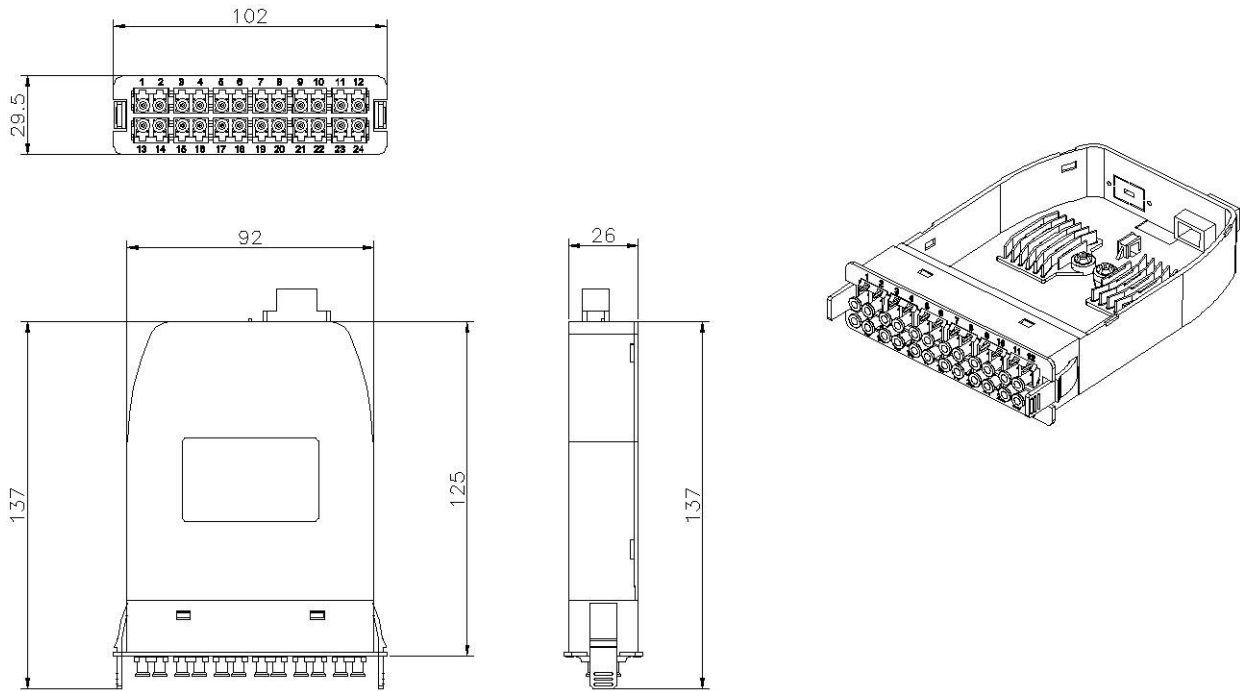

盒式模块技术图纸 (mm)

产品信息

Fibre type	LC duplex adaptor	Patch cord	Adaptor plate	Cable gland	Splice module
OS2 (UPC)					
OS2 (APC)					
OM3					
OM4					

Note: The standard colour of adaptor plate is black.