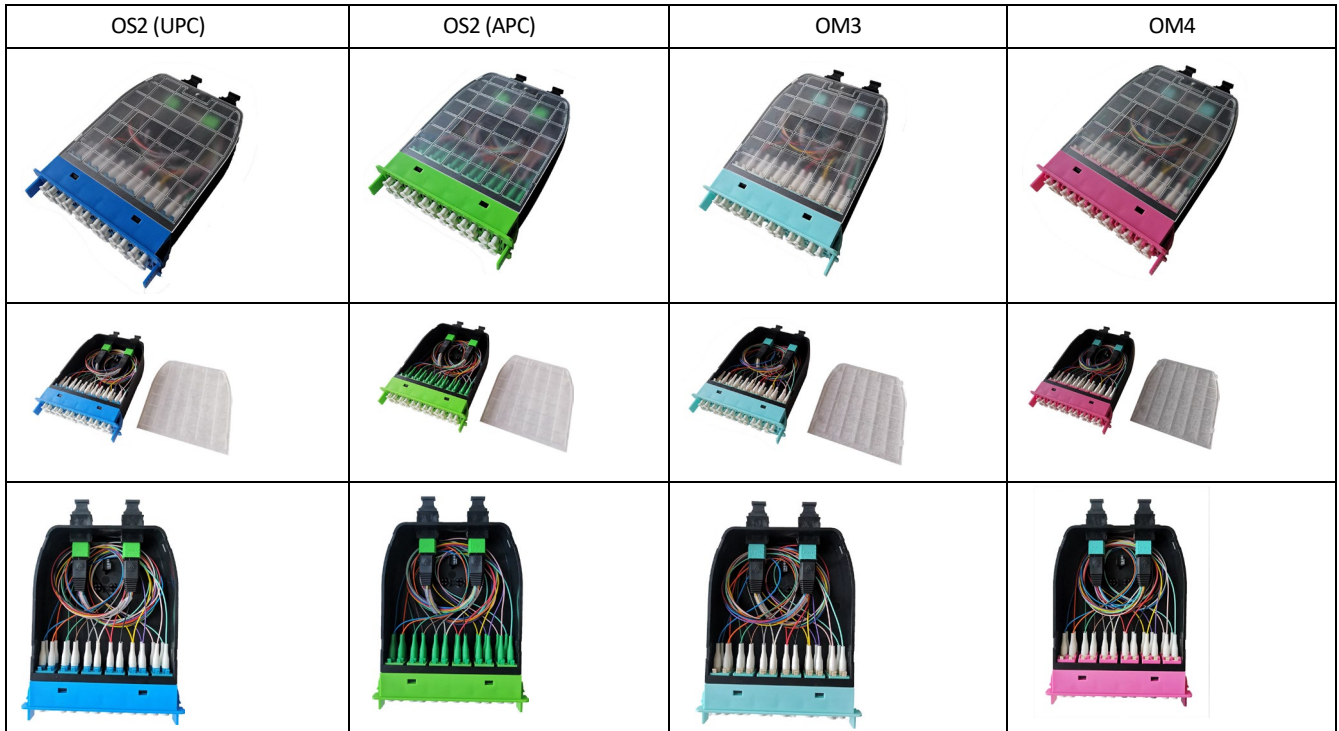

盒式模块产品图示

包装信息

Carton	Size (cm)	Weight (kg)	Packing qty
Inner carton	16.5*11.5*3.7	0.2	1pc
Master carton	36*34.5*39.5	13.5	60pcs