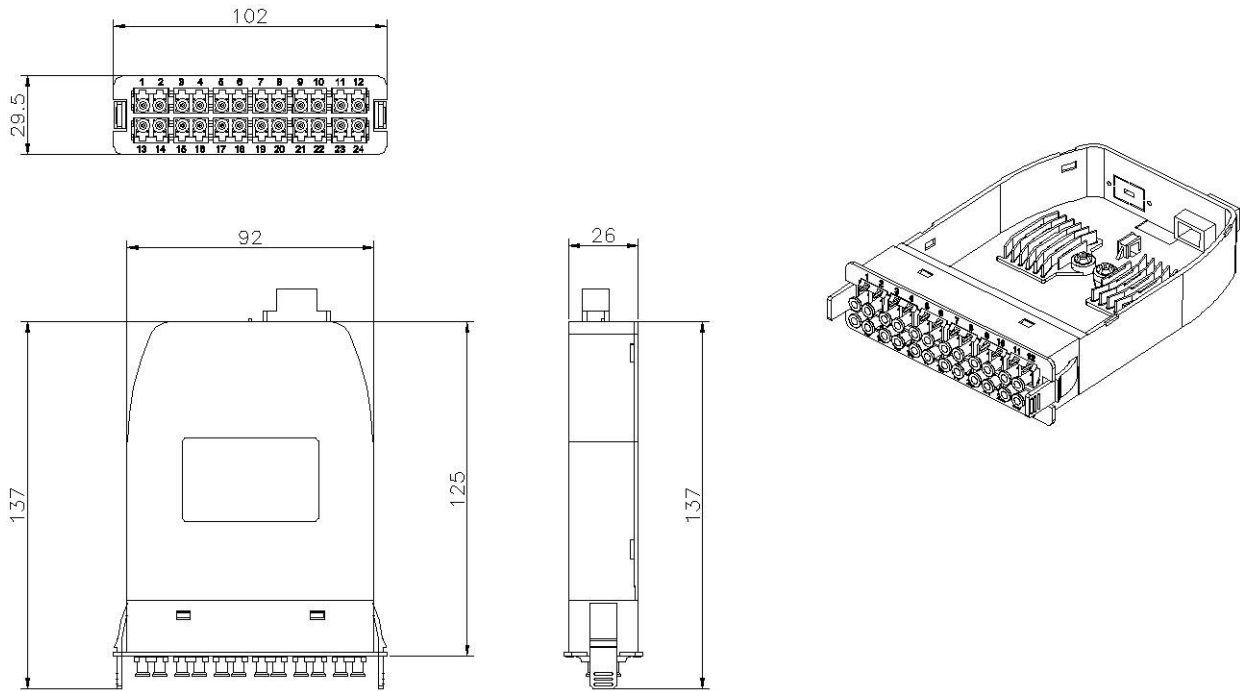

盒式模块技术图纸 (mm)

产品信息

Fibre type	LC duplex adaptor	Patch cord	Adaptor module	Cable gland	Splice module
OS2 (UPC)					
OS2 (APC)					
OM3					
OM4					

Note: The standard colour of adaptor module is black.