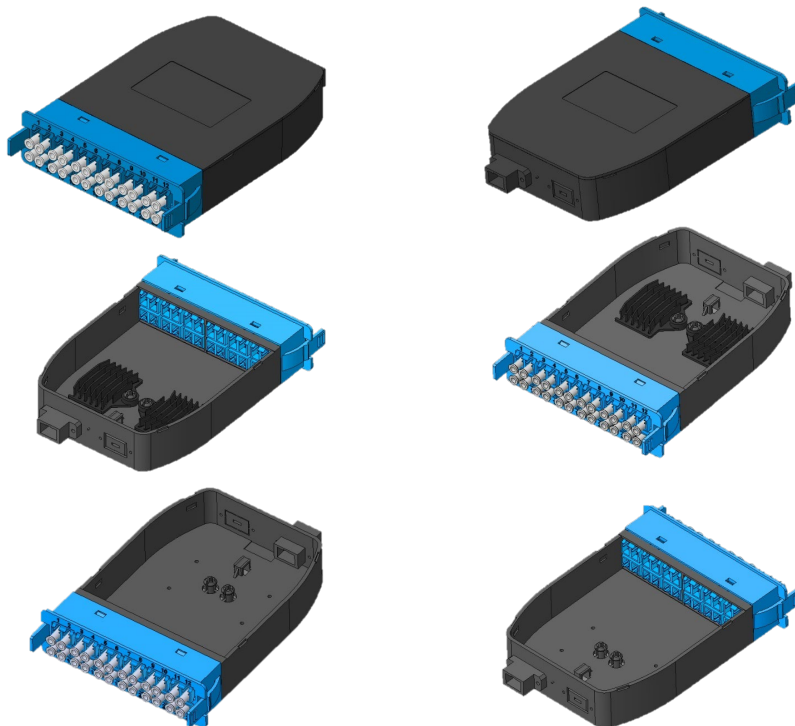

盒式模块产品图示

OS2 (UPC) MTP®/MPO Cassette	OS2 (APC) MTP®/MPO Cassette	OM3 MTP®/MPO Cassette	OM4 MTP®/MPO Cassette

包装信息

Carton	Size (cm)	Weight (kg)	Packing qty
Inner carton	16.5*11.5*3.7	0.2	1pc
Master carton	36*34.5*39.5	13.5	60pcs

MTP® is a registered trademark of US Conec Ltd.