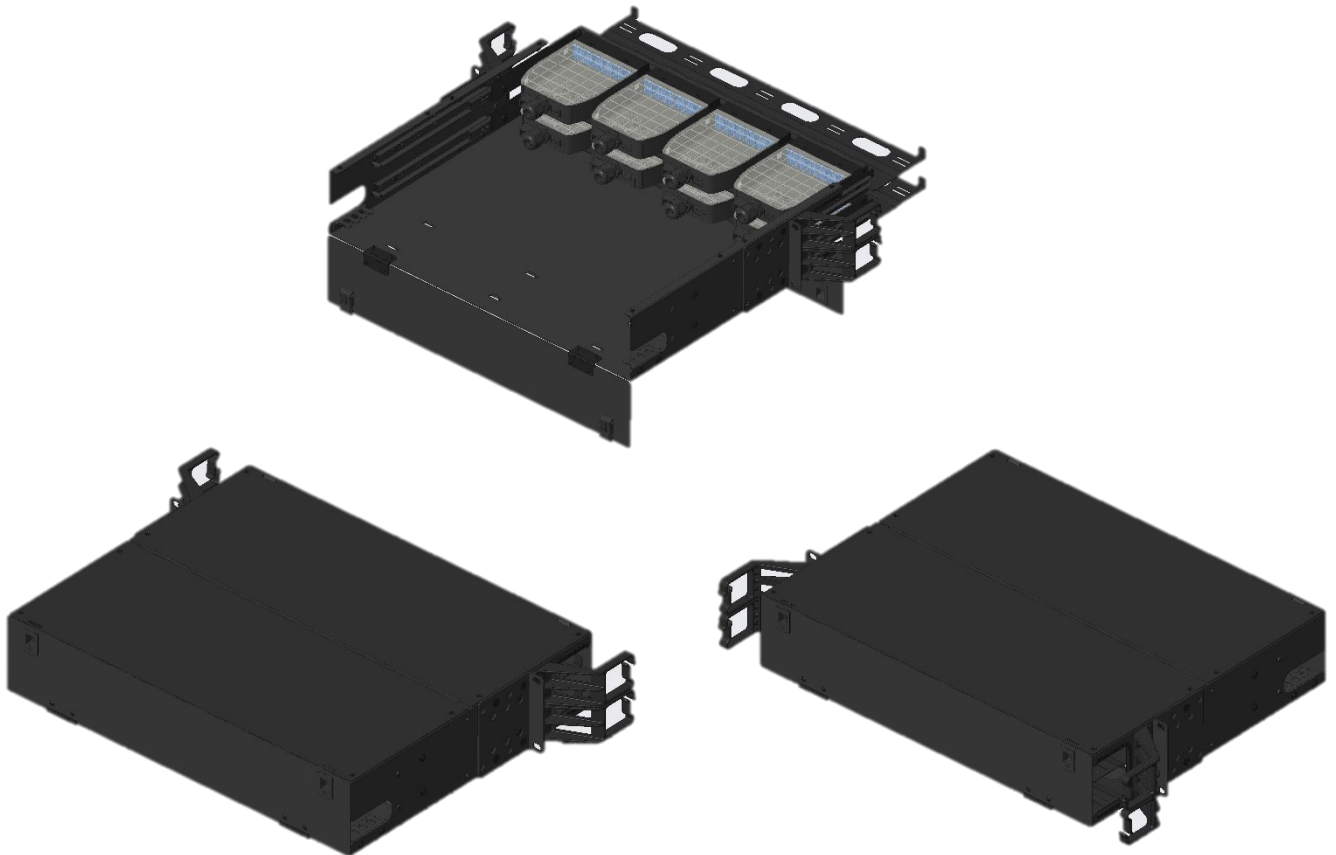

配件

Item	Name	Specification	Qty
1	Mounting hanger	75*19.8*87.5mm	2pcs
2	Round head screw with washer	M4*6/metal/Bright chrome	8pcs
3	Countersunk head screw	M4*8/metal/Bright chrome	8pcs
4	Plastic cable management rings	ODF-PRS-1U/ABS/Black	4pcs
5	Nylon cable tie	3mm*120mm/white	10pcs

包装信息

Carton	Size (cm)	Net weight (kg)	Gross weight (kg)	Packing qty (pc)	Remark
Inner carton	48x39x12.5	5.5	6	1	Inner carton 0.5kgs
Master carton	50x41x36cm	16.5	19.5	3	Master carton 1.5kgs

Note: Above weight is not included the MPO/MTP® cassette MLX5. Each MLX5 cassette is 0.126kgs.

配线架图示