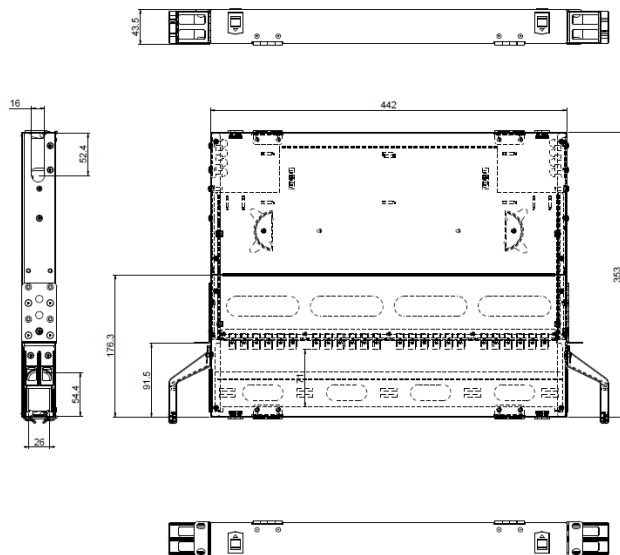

装有熔纤盘面板的配线架技术图纸

装有4x 4 MTP®/MPO适配器面板的配线架技术图

装有4x 6 MTP®/MPO适配器面板的配线架技术图