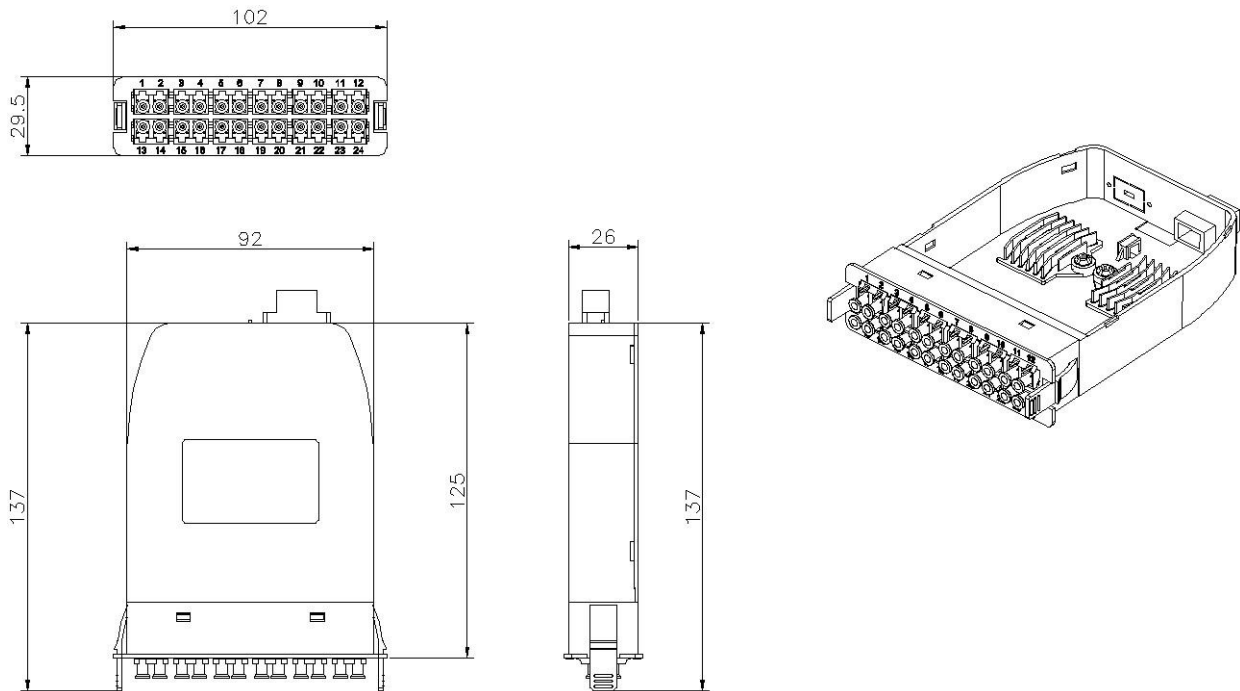

配置3: LX5 1U配线架, 装载4个MTP®/MPO适配器面板, 以满足MPO主干光缆的连接

MTP®/MPO Adaptor Plate (4 Ports)	MTP®/MPO Adaptor Plate (6 Ports)
	

配件

Item	Name	Specification	Qty
1	Mounting hanger	75*19.8*43.5mm	2pcs
2	Round head screw with washer	M4*6/metal/Bright chrome	4pcs
3	Countersunk head screw	M4*8/metal/Bright chrome	8pcs
4	Plastic cable management rings	ODF-PRS-1U/ABS/Black	2pcs
5	Nylon cable tie	3mm*120mm/white	10pcs
6	Heat shrinkable tube (only for Configuration 2)	45*3.0*1.5mm	96pcs

装有熔纤盘面板的配线架技术图纸

装有4x 4 MTP®/MPO适配器面板的配线架技术图

装有4x 6 MTP®/MPO适配器面板的配线架技术图

装有 MLX5 MTP®/MPO 盒式模块的配线架技术图

MLX5 MTP®/MPO盒式模块技术图纸

产品信息

Fibre type	LC duplex adaptor	Patch cord	Adaptor module	Cable gland	Splice module
OS2 (UPC)					
OS2 (APC)					
OM3					
OM4					