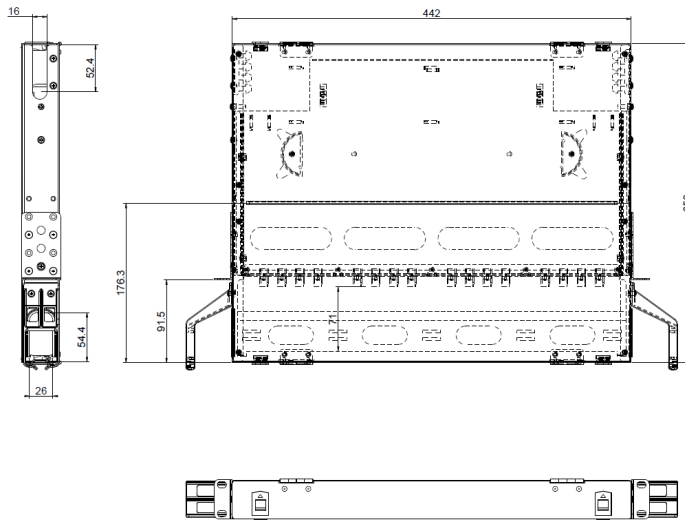

装有4x 4 MTP®/MPO适配器面板的配线架技术图

装有4x 6 MTP®/MPO适配器面板的配线架技术图