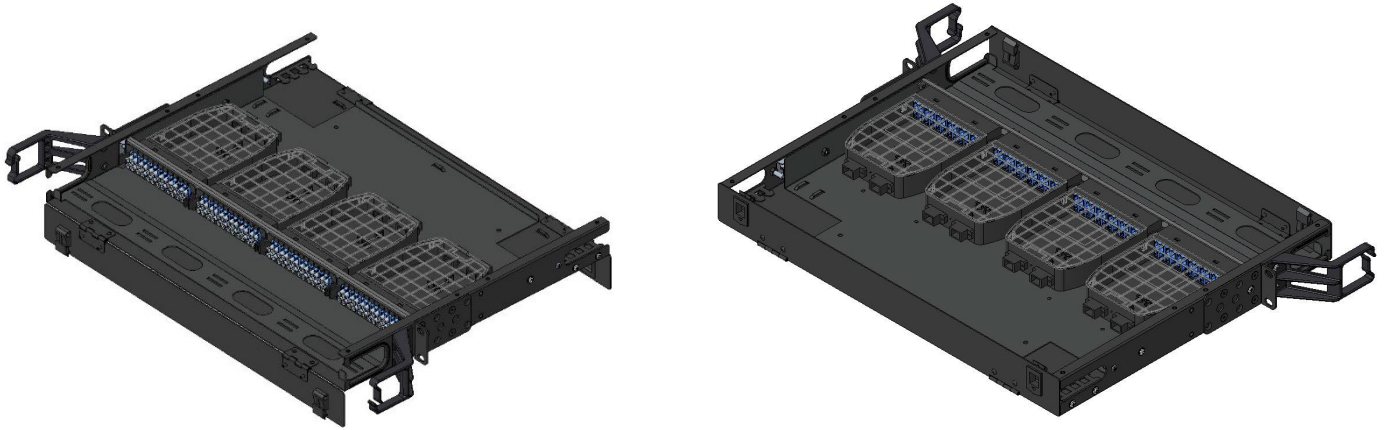

For polarity B or C please change the last letter of the part numbers above.

产品图纸: (mm)

操作示意图

1. MTP®/MPO 预端接光缆 2. 光缆固定装置 3. MTP®/MPO 盒式模块
4. 理线环 5. 光纤跳线

其他示意

配置1: LX5 1U配线架, 装载4个MLX5 MTP®/MPO盒式模块, 用于96光纤连接和分配

配置3: LX5 1U配线架, 装载4个MTP®/MPO适配器面板, 以满足MPO主干光缆的连接

MTP®/MPO Adaptor Plate (4 Ports)	MTP®/MPO Adaptor Plate (6 Ports)
	

配件

Item	Name	Specification	Qty
1	Mounting hanger	75*19.8*43.5mm	2pcs
2	Round head screw with washer	M4*6/metal/Bright chrome	4pcs
3	Countersunk head screw	M4*8/metal/Bright chrome	8pcs
4	Plastic cable management rings	ODF-PRS-1U/ABS/Black	2pcs
5	Nylon cable tie	3mm*120mm/white	10pcs
6	Heat shrinkable tube (only for Configuration 2)	45*3.0*1.5mm	96pcs