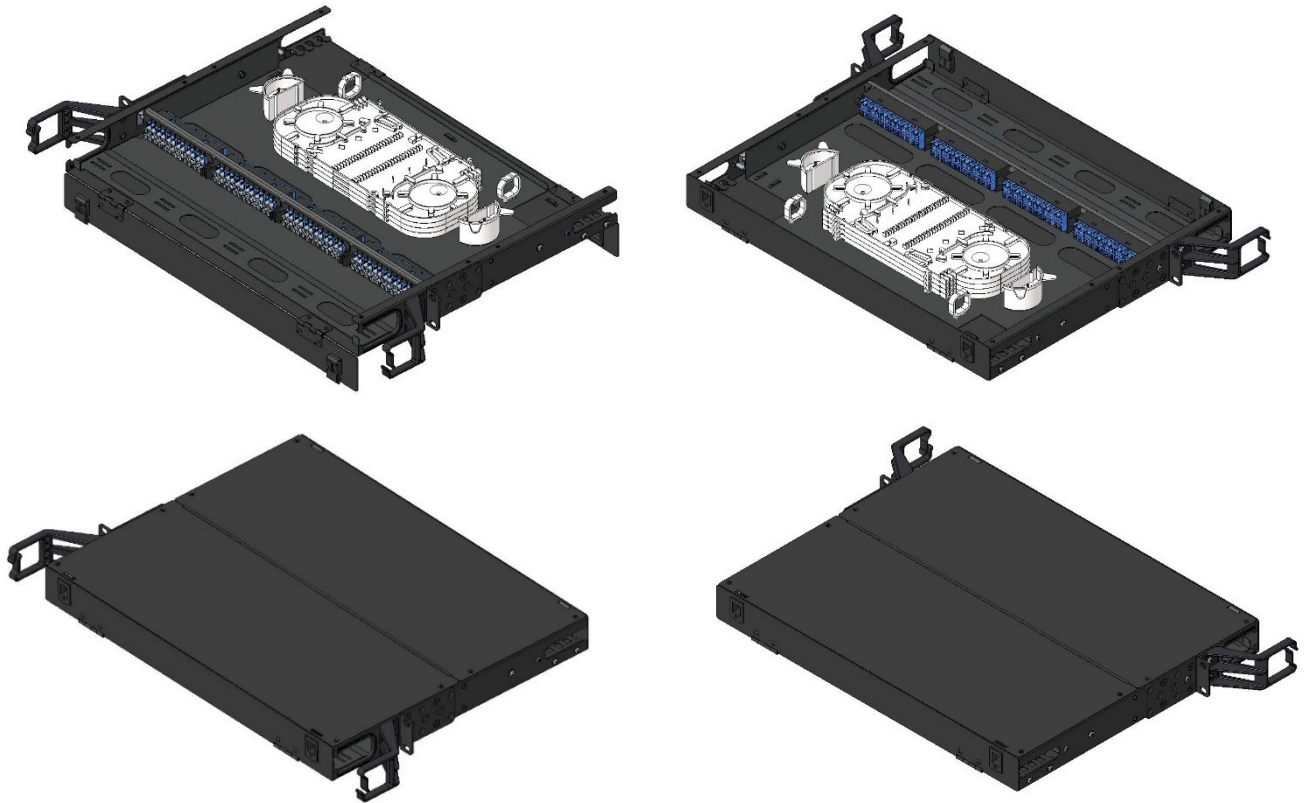

配置2:LX5 1U配线架, 装载4个LC双工适配器面板, 4个OFMST24-LX5熔纤盘, 以满足96光纤熔接功能

OS2 (UPC) Adaptor Plate	OS2 (APC) Adaptor Plate	Splice Tray OFMST24-LX5
OM3 Adaptor Plate	OM4 Adaptor Plate	Fibre Spool