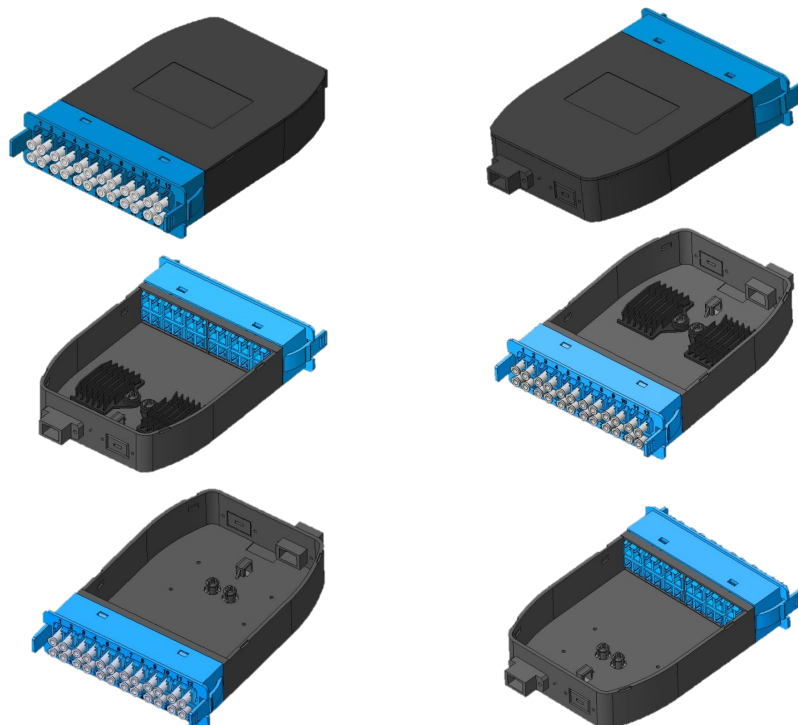

产品信息

Fibre type	LC duplex adaptor	Patch cord	Adaptor module	Cable gland	Splice module
OS2 (UPC)					
OS2 (APC)					
OM3					
OM4					

Note: The standard colour of adaptor module is black.

包装信息

Carton	Size (cm)	Weight (kg)	Packing qty
Inner carton	16.5*11.5*3.7	0.2	1pc
Master carton	36*34.5*39.5	13.5	60pcs

MTP® is a registered trademark of US Conec Ltd.