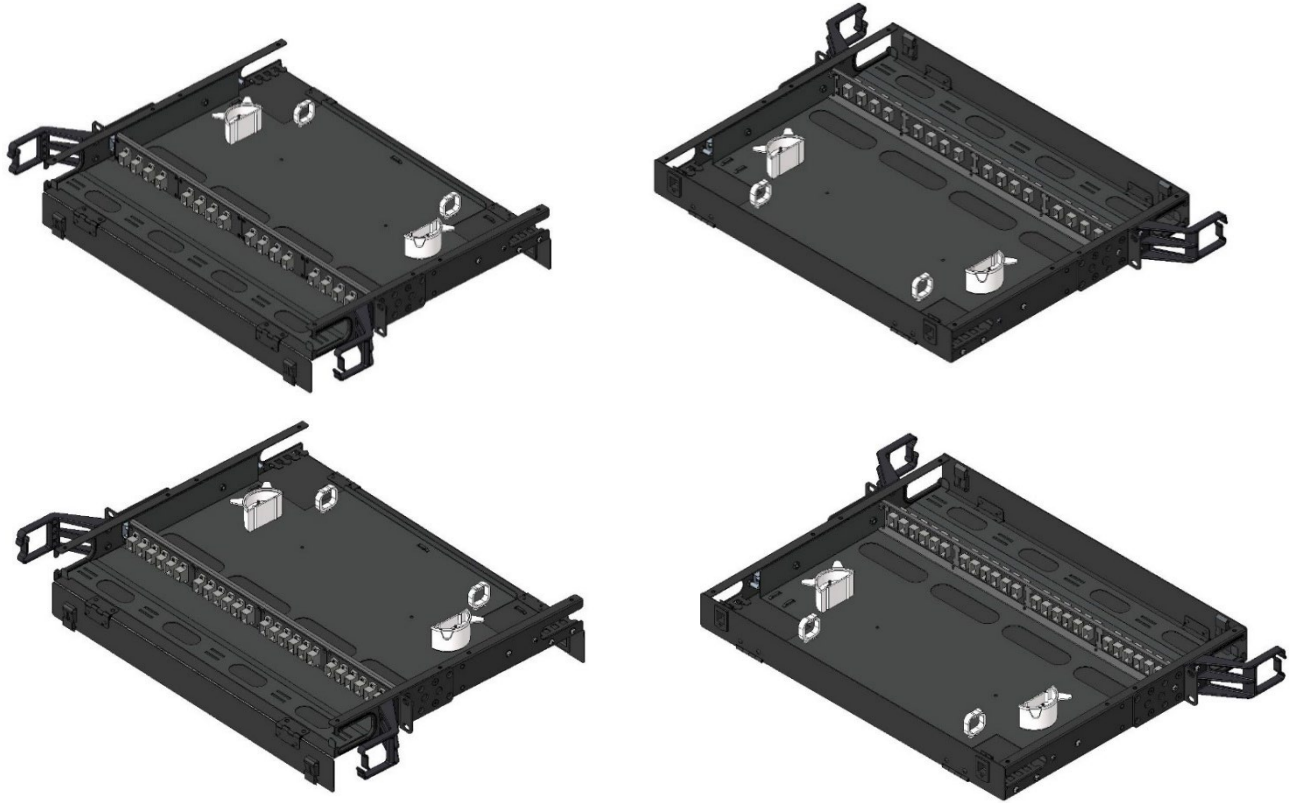

For polarity B or C please change the last letter of the part numbers above.

产品图纸: (mm)

操作示意图

1. MTP®/MPO 预端接光缆 2. 光缆固定装置 3. MTP®/MPO 盒式模块
4. 理线环 5. 光纤跳线

其他示意

配置1: LX5 1U配线架, 装载4个MLX5 MTP®/MPO盒式模块, 用于96光纤连接和分配

OS2 (UPC) MTP®/MPO Cassette	OS2 (APC) MTP®/MPO Cassette	OM3 MTP®/MPO Cassette	OM4 MTP®/MPO Cassette

配置2:LX5 1U配线架, 装载4个LC双工适配器面板, 4个OFMST24-LX5熔纤盘, 以满足96光纤熔接功能

OS2 (UPC) Adaptor Plate	OS2 (APC) Adaptor Plate	Splice Tray OFMST24-LX5
		
OM3 Adaptor Plate	OM4 Adaptor Plate	Fibre Spool
		

配置3: LX5 1U配线架, 装载4个MTP®/MPO适配器面板, 以满足MPO主干光缆的连接

MTP®/MPO Adaptor Plate (4 Ports)	MTP®/MPO Adaptor Plate (6 Ports)
	

配件

Item	Name	Specification	Qty
1	Mounting hanger	75*19.8*43.5mm	2pcs
2	Round head screw with washer	M4*6/metal/Bright chrome	4pcs
3	Countersunk head screw	M4*8/metal/Bright chrome	8pcs
4	Plastic cable management rings	ODF-PRS-1U/ABS/Black	2pcs
5	Nylon cable tie	3mm*120mm/white	10pcs
6	Heat shrinkable tube (only for Configuration 2)	45*3.0*1.5mm	96pcs