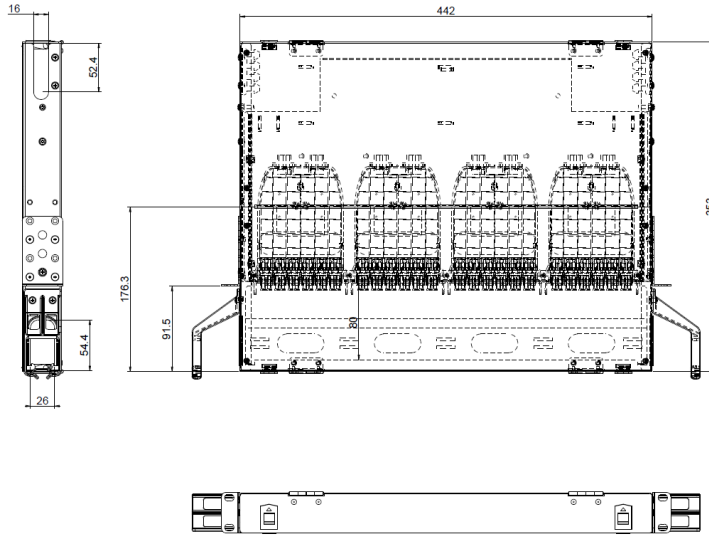

装有熔纤盘面板的配线架技术图纸