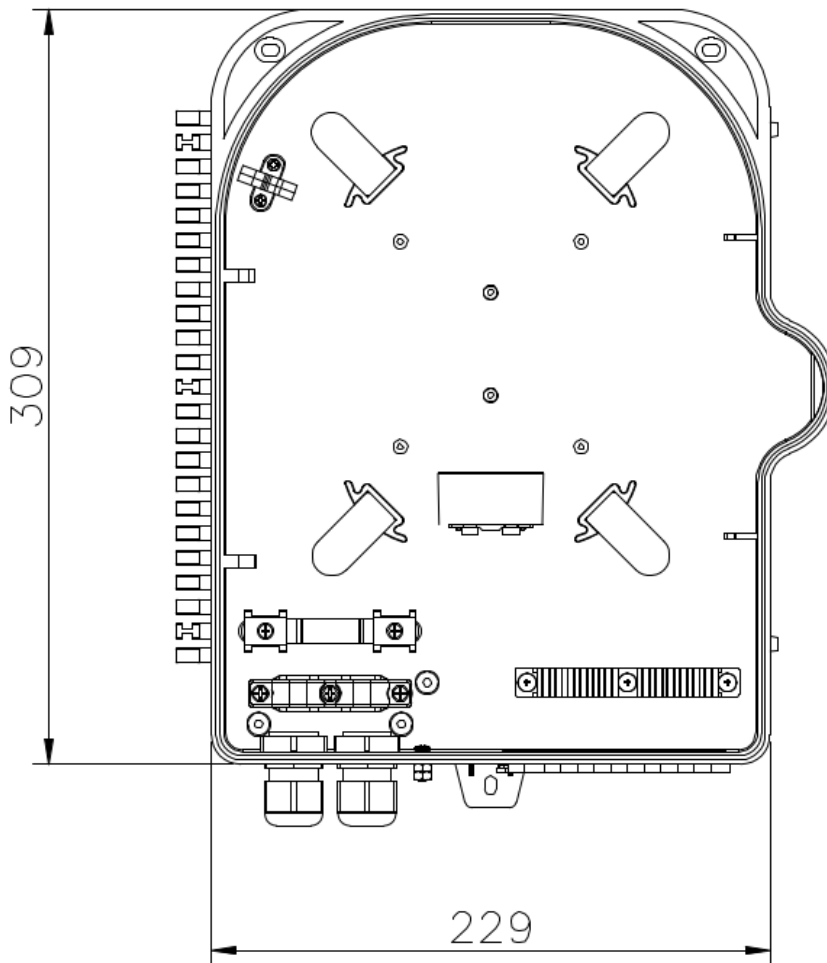

## TB3 24 Fibre Lockable Outdoor FTTH Termination Box

A robust ABS IP65 termination box designed to house and manage up to 24 terminated fibres with LC, SC, FC or ST adaptors. It has an internal detachable tray with bend radius protection, integrated cable tie points, 24 drop cable exit points and 2 cable entry points which maintain the IP65 rating. It can accommodate 1x4, 1x8, 1x16, 2x4, 2x8 and 2x16 PLC splitters and it's suitable for both wall and pole mounting applications.

## Specifications

ELEMENT	VALUE
Height	309mm
Width	229mm
Depth	114.1mm
Suitable for Adaptor Type	LC Duplex, SC Simplex, ST, FC
Number of ports	24
Cable Entry	2
Cable Exit	24
Material	ABS
Operating Temperature	-40°C to +60°C
Designed in accordance with	TIA/EIA 568.C, ISO/IEC 11801, EN50173, IEC60304, IEC61754
Compliant to	RoHS, Reach/SVHC

### Example order code

OTB<sub>3</sub> - 03 - 91 - 24

TB<sub>3</sub> Outdoor FTTH Termination Box Loaded With 24 SC/APC Simplex Adaptors

OTB<sub>3</sub> - XX - XX - UL

TB<sub>3</sub> Outdoor FTTH Termination Box Unloaded

Technical Drawing

Additional Images