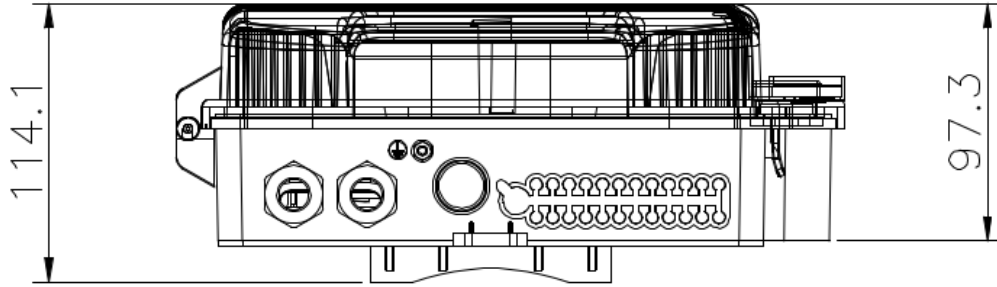

## TB3 24 Fibre Lockable Outdoor FTTH Termination Box

A robust ABS IP65 termination box designed to house and manage up to 24 terminated fibres with LC, SC, FC or ST adaptors. It has an internal detachable tray with bend radius protection, integrated cable tie points, 24 drop cable exit points and 2 cable entry points which maintain the IP65 rating. It can accommodate 1x4, 1x8, 1x16, 2x4, 2x8 and 2x16 PLC splitters and it's suitable for both wall and pole mounting applications.

## Specifications

ELEMENT	VALUE
Height	309mm
Width	229mm
Depth	114.1mm
Suitable for Adaptor Type	LC Duplex, SC Simplex, ST, FC
Number of ports	24
Cable Entry	2
Cable Exit	24
Material	ABS
Operating Temperature	-40°C to +60°C
Designed in accordance with	TIA/EIA 568.C, ISO/IEC 11801, EN50173, IEC60304, IEC61754
Compliant to	RoHS, Reach/SVHC

### Example order code

OTB<sub>3</sub> - 03 - 91 - 24

TB<sub>3</sub> Outdoor FTTH Termination Box Loaded With 24 SC/APC Simplex Adaptors

OTB<sub>3</sub> - XX - XX - UL

TB<sub>3</sub> Outdoor FTTH Termination Box Unloaded

Technical Drawing

Additional Images